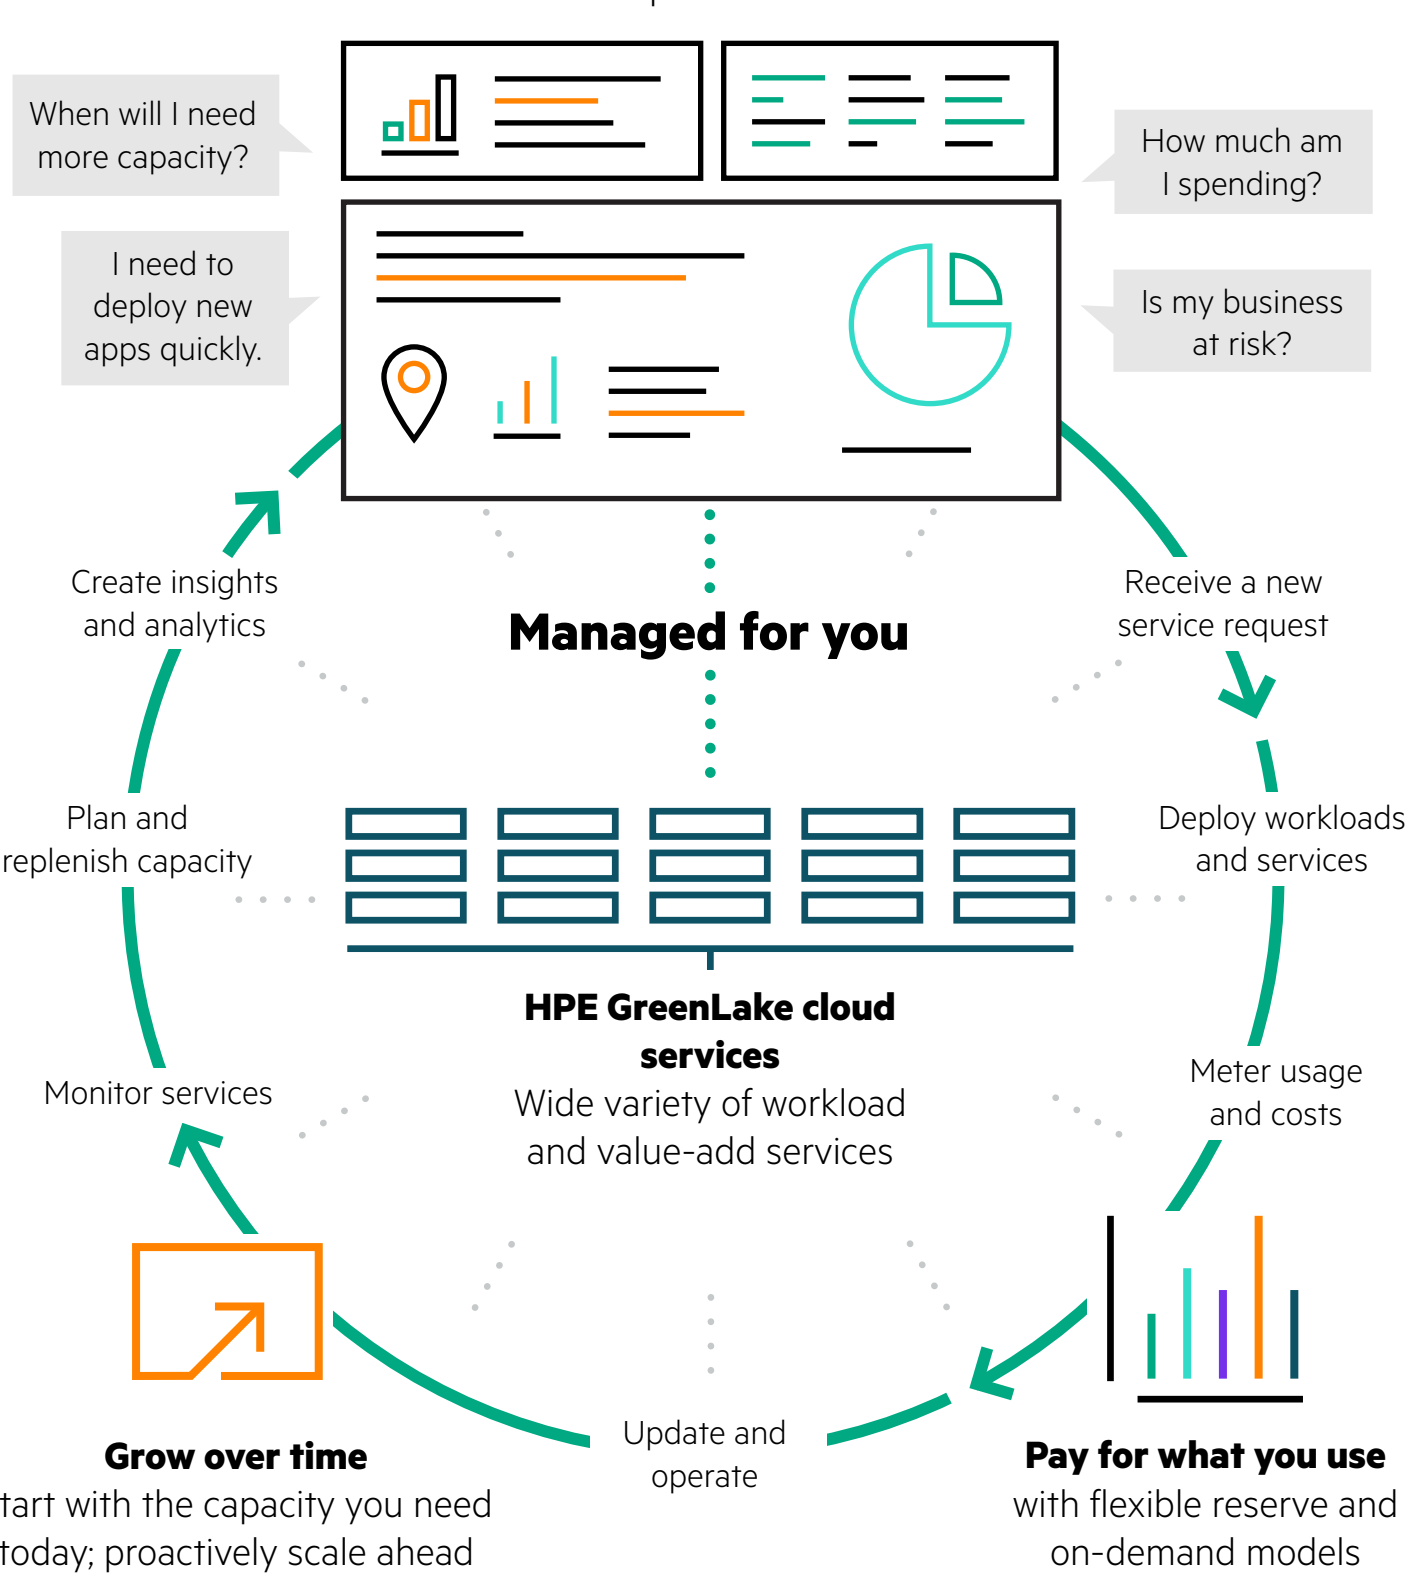

ACCELERATE INNOVATION WITH THE HPE GREENLAKE EDGE-TO-CLOUD PLATFORM

Digital transformation is happening all around us. The cloud's instant access to resources and the shift to "everything-as-a-service" is a proven accelerator for innovation.

But, cloud transformation is far from complete.

The HPE GreenLake platform delivers the modern cloud experience for all your apps and data, everywhere

Getting started is easy, simply:

CHOOSE

Services in just a few clicks

ORDER

Arrival in as little as 14 days

INSTALL

Experts install and configure on-site

GO!

Launch within minutes of connecting to the network

Simplified IT for users

Easily add and manage services through a single point-and-click portal

Gain deeper insights for action across your hybrid environment

HPE GreenLake Central

Unified operations and insights across on-prem and clouds

Using the HPE GreenLake platform, you can unlock capital, boost operational and financial flexibility, and free up your talent to accelerate what's next for you.