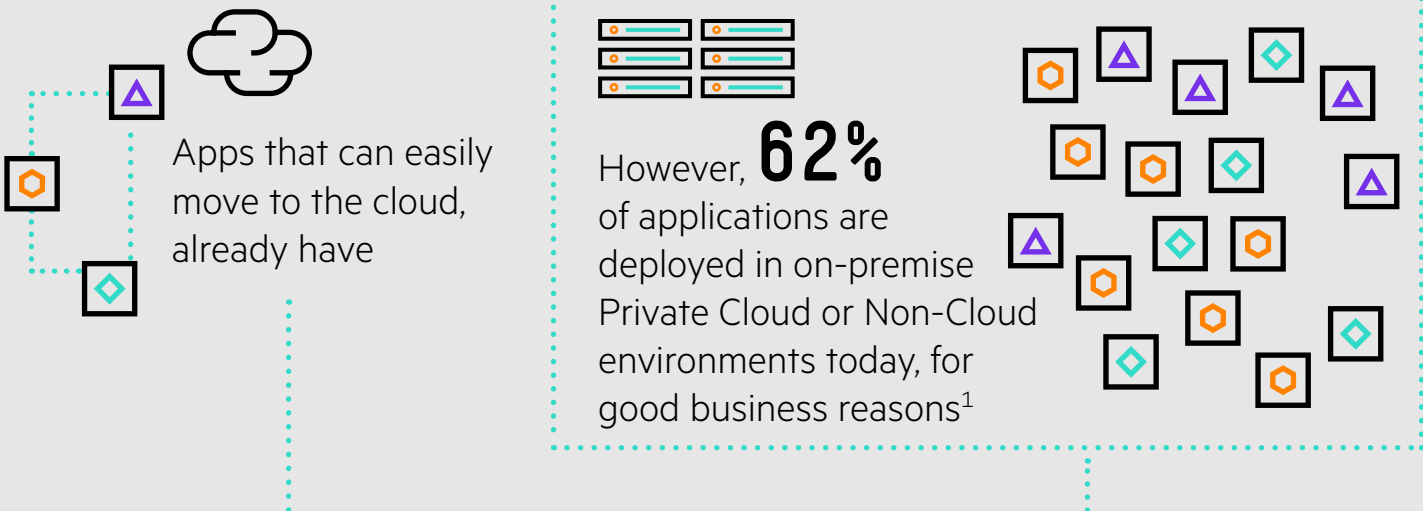

ACCELERATE INNOVATION WITH THE HPE GREENLAKE EDGE-TO-CLOUD PLATFORM

Digital transformation is happening all around us. The cloud's instant access to resources and the shift to "everything-as-a-service" is a proven accelerator for innovation.

But, cloud transformation is far from complete.

The HPE GreenLake platform delivers the modern cloud experience for all your apps and data, everywhere

Getting started is easy, simply:

CHOOSE

Services in just a few clicks

ORDER

Arrival in as little as 14 days

INSTALL

Experts install and configure on-site

GO!

Launch within minutes of connecting to the network

Simplified IT for users

Easily add and manage services through a single point-and-click portal