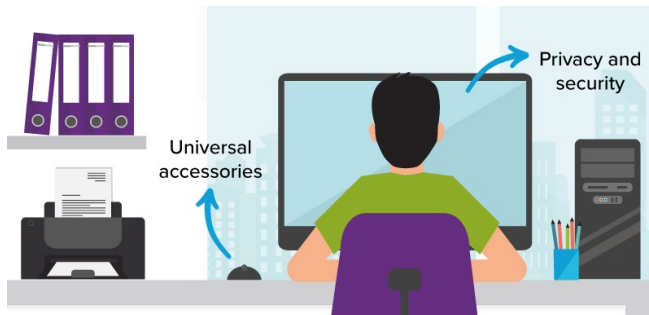

ENHANCE THE EMPLOYEE EXPERIENCE

Power User/Workstation

Desk-based power supported by Targus accessories

IMAC 24" 4.5K M1 CHIP 8 CORE CPU 7 CORE GPU 256GB 8GB RAM BLUE

Power User/Workstation

Carry	Protect	Connect
CitySmart Tech Accessory Pouch TXZ02504GL	Blue Light Filter and Anti-glare Screen Protector for 24" Widescreen Monitors (16:9) ABL24W9GL	HYPERDRIVE for iMac 24" 6-in-1 USB-C Hub for iMac 24" HD34A8
	Privacy Screen 24" W (16:9) ASF24W9EU	HYPERDRIVE FOR IMAC 24" 5-in-1 USB-C Hub for iMac 24" HD34A6
	Antimicrobial Full Size Bluetooth KeyBoard & Ergonomic Bluetrace Mouse AKB864 + AMW584	HyperCam 1080p HC437

HP Z4 - I9-10920X - 32GB - 1TB SSD WINDOWS 10 PRO - AVID QUALIFIED

Power User/Workstation

Carry	Protect	Connect
CitySmart Tech Accessory Pouch TXZ02504GL	Monitor Riser with Drawer AWE804GL	USB 3.0 7-Port Powered Hub ACH225EU
	C-Shaped Foot Rest AWE797GL	Antimicrobial Full Size Bluetooth KeyBoard & Ergonomic Bluetrace Mouse AKB864 + AMW584
		Full HD 1080p Webcam with Auto Focus (includes Privacy Cover) AVC042