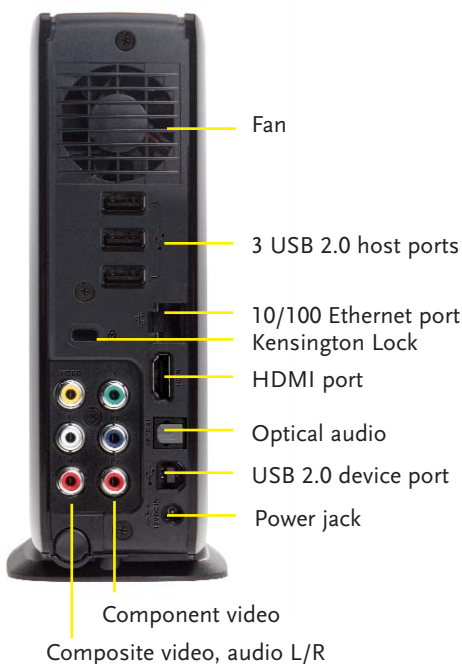

**Music playback**

- » Create personal playlists

**Internet**

- » Click to access online sites like YouTube, Flickr, RSS feeds

**MULTIPLE CONNECTIONS**

**SPECIFICATIONS**

**Capacity:** SKU# 34651 (1TB)  
SKU# 34654 (2TB)

**Resolution:** PAL/NTSC – up to 1080p  
(24 fps MPEG 2/4, H.264, WMV)

**Connections:** USB 2.0 (1 device, 3 host ports), HDMI, Composite video and audio R/L, Component video: Y, Pb, Pr; Optical audio

**Hard Drive Format:** NTFS