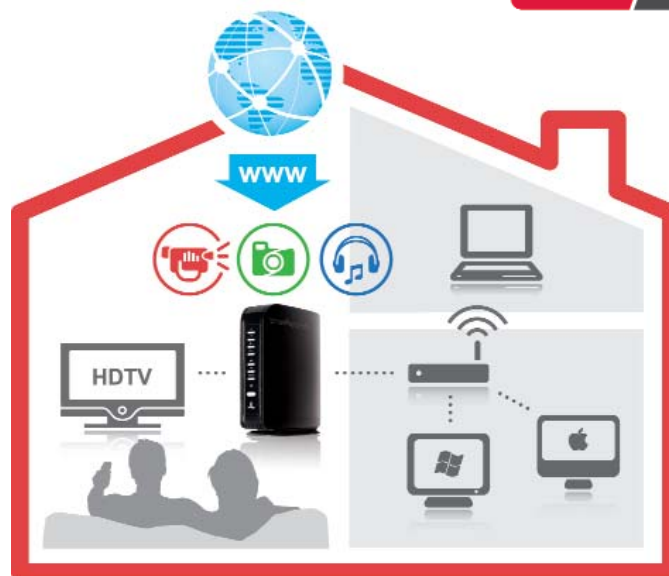

EASY-TO-USE REMOTE

Movie viewing

- » Select titles from your network
- » Fast forward, rewind, pause

Photo viewing

- » Play slideshows with music

Music playback

- » Create personal playlists

Internet

- » Click to access online sites like YouTube, Flickr, RSS feeds